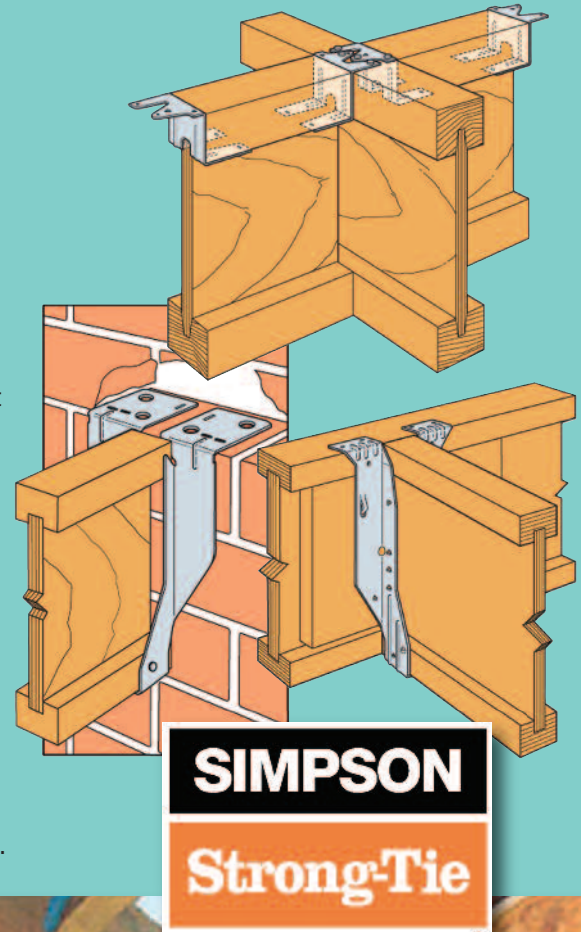

The **Masonry Joist Hanger** is a one piece non-welded joist hanger for supporting timber joists, beams and trussed rafters. Built in inspection slot at the base of the hanger makes inspection from the ground much easier.

The range also features ...

Backer Free Hangers, which eliminates the need for backer blocks when supported from an I-joist header.

Face Fix I-Joist Hangers are face mounted for supporting 35mm LSL from an LSL header.

Top Flange I-Joist Hangers support I-joists from timber members.

Face mounted I-Joist Hanger support I-joists from timber members.

Slotted Z-Clips allow I-joists or solid sawn timber to be used as noggings between joists to support floor decks or partitions.

Masonry Joist Hangers support I-joists and beams from masonry walls.

Folded Mini Straps are horizontal restraint strap that provides restraint at every joist. For use with joist spacings up to and including 600mm c/c.

Simpson End Seals are designed to be used where I-joists are built into masonry walls, to help solve air leakage problems associated with shrinkage of timber and masonry.

The **Engineered Restraint Strap** replaces the traditional 5mm heavy restraint strap. Being only 1.5mm thick it allows the strap to span over the top of the joists without the need for notching.

Yet more top quality products from the Strong Tie range

TO FIND OUT MORE ABOUT THIS OR ANY OTHER PRODUCTS FROM OUR EXTENSIVE RANGE CALL US AT ANY OF THE NUMBERS BELOW ...

www.helpmebuildit.co.uk

Crowborough	01892 667000	Eastbourne	01323 732211
East Grinstead	01342 313244	Hailsham	01323 845700
Hailsham Joinery	01323 444250	Hailsham Kitchens	01323 444255
Hassocks	01273 846551	Haywards Heath	01444 477600
Seaford	01323 404000	Tonbridge	01732 360666
Tonbridge Kitchens	01732 447997	Uckfield	01825 761661
Garden Furniture	01825 702020	Plumbing Supplies	01323 409977
Direct Sales	01825 762956	Head Office	01825 748400

PARKER BUILDING SUPPLIES

PARKER KITCHENS

PARKER JOINERY

PARKER BATHROOMS

PARKER PREMIER PAVING CENTRES

PARKER SELF BUILD

PARKER BRICKMATCHER

PARKER TIMBER AND MOULDINGS

PARKER LOFTS

GREEN@PARKERS

PARKER GARDEN FURNITURE

PARKER PLUMBING SUPPLIES